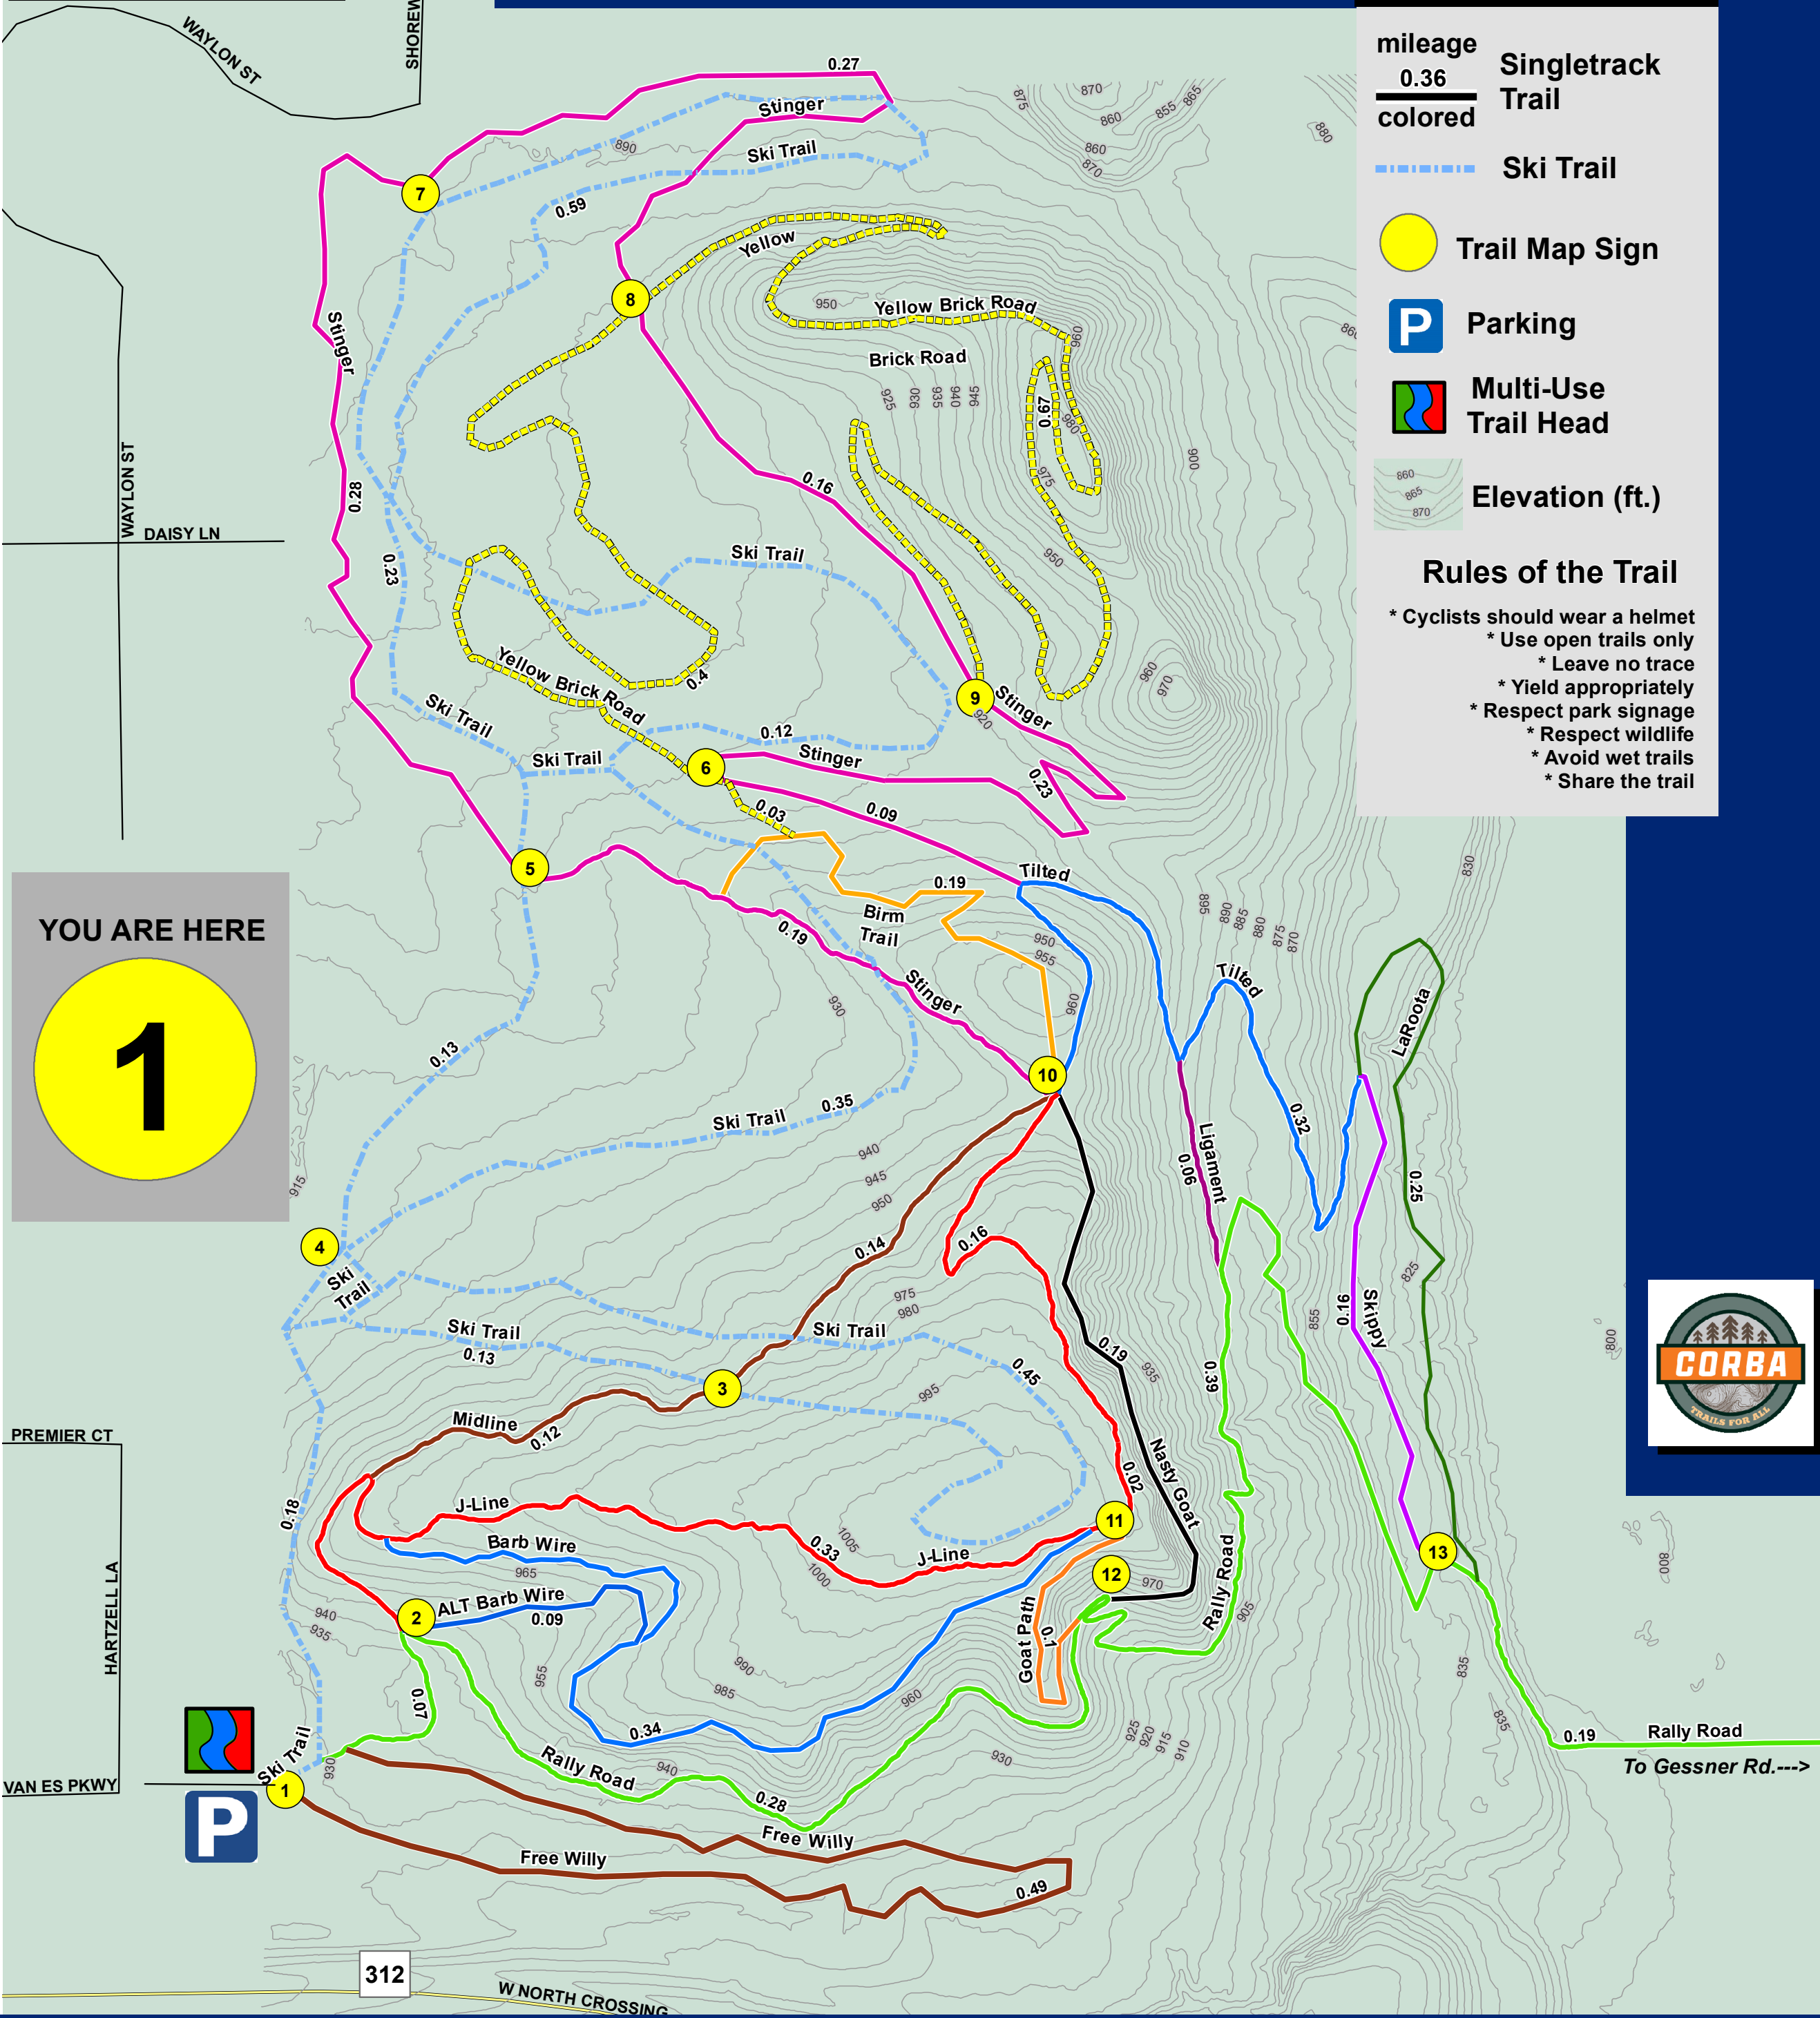

Northwest Community Park

Legend

- mileage 0.36 colored
- Singletrack Trail
- Ski Trail
- Trail Map Sign
- Parking
- Multi-Use Trail Head
- Elevation (ft.)

Rules of the Trail

- * Cyclists should wear a helmet
- * Use open trails only
- * Leave no trace
- * Yield appropriately
- * Respect park signage
- * Respect wildlife
- * Avoid wet trails
- * Share the trail

YOU ARE HERE