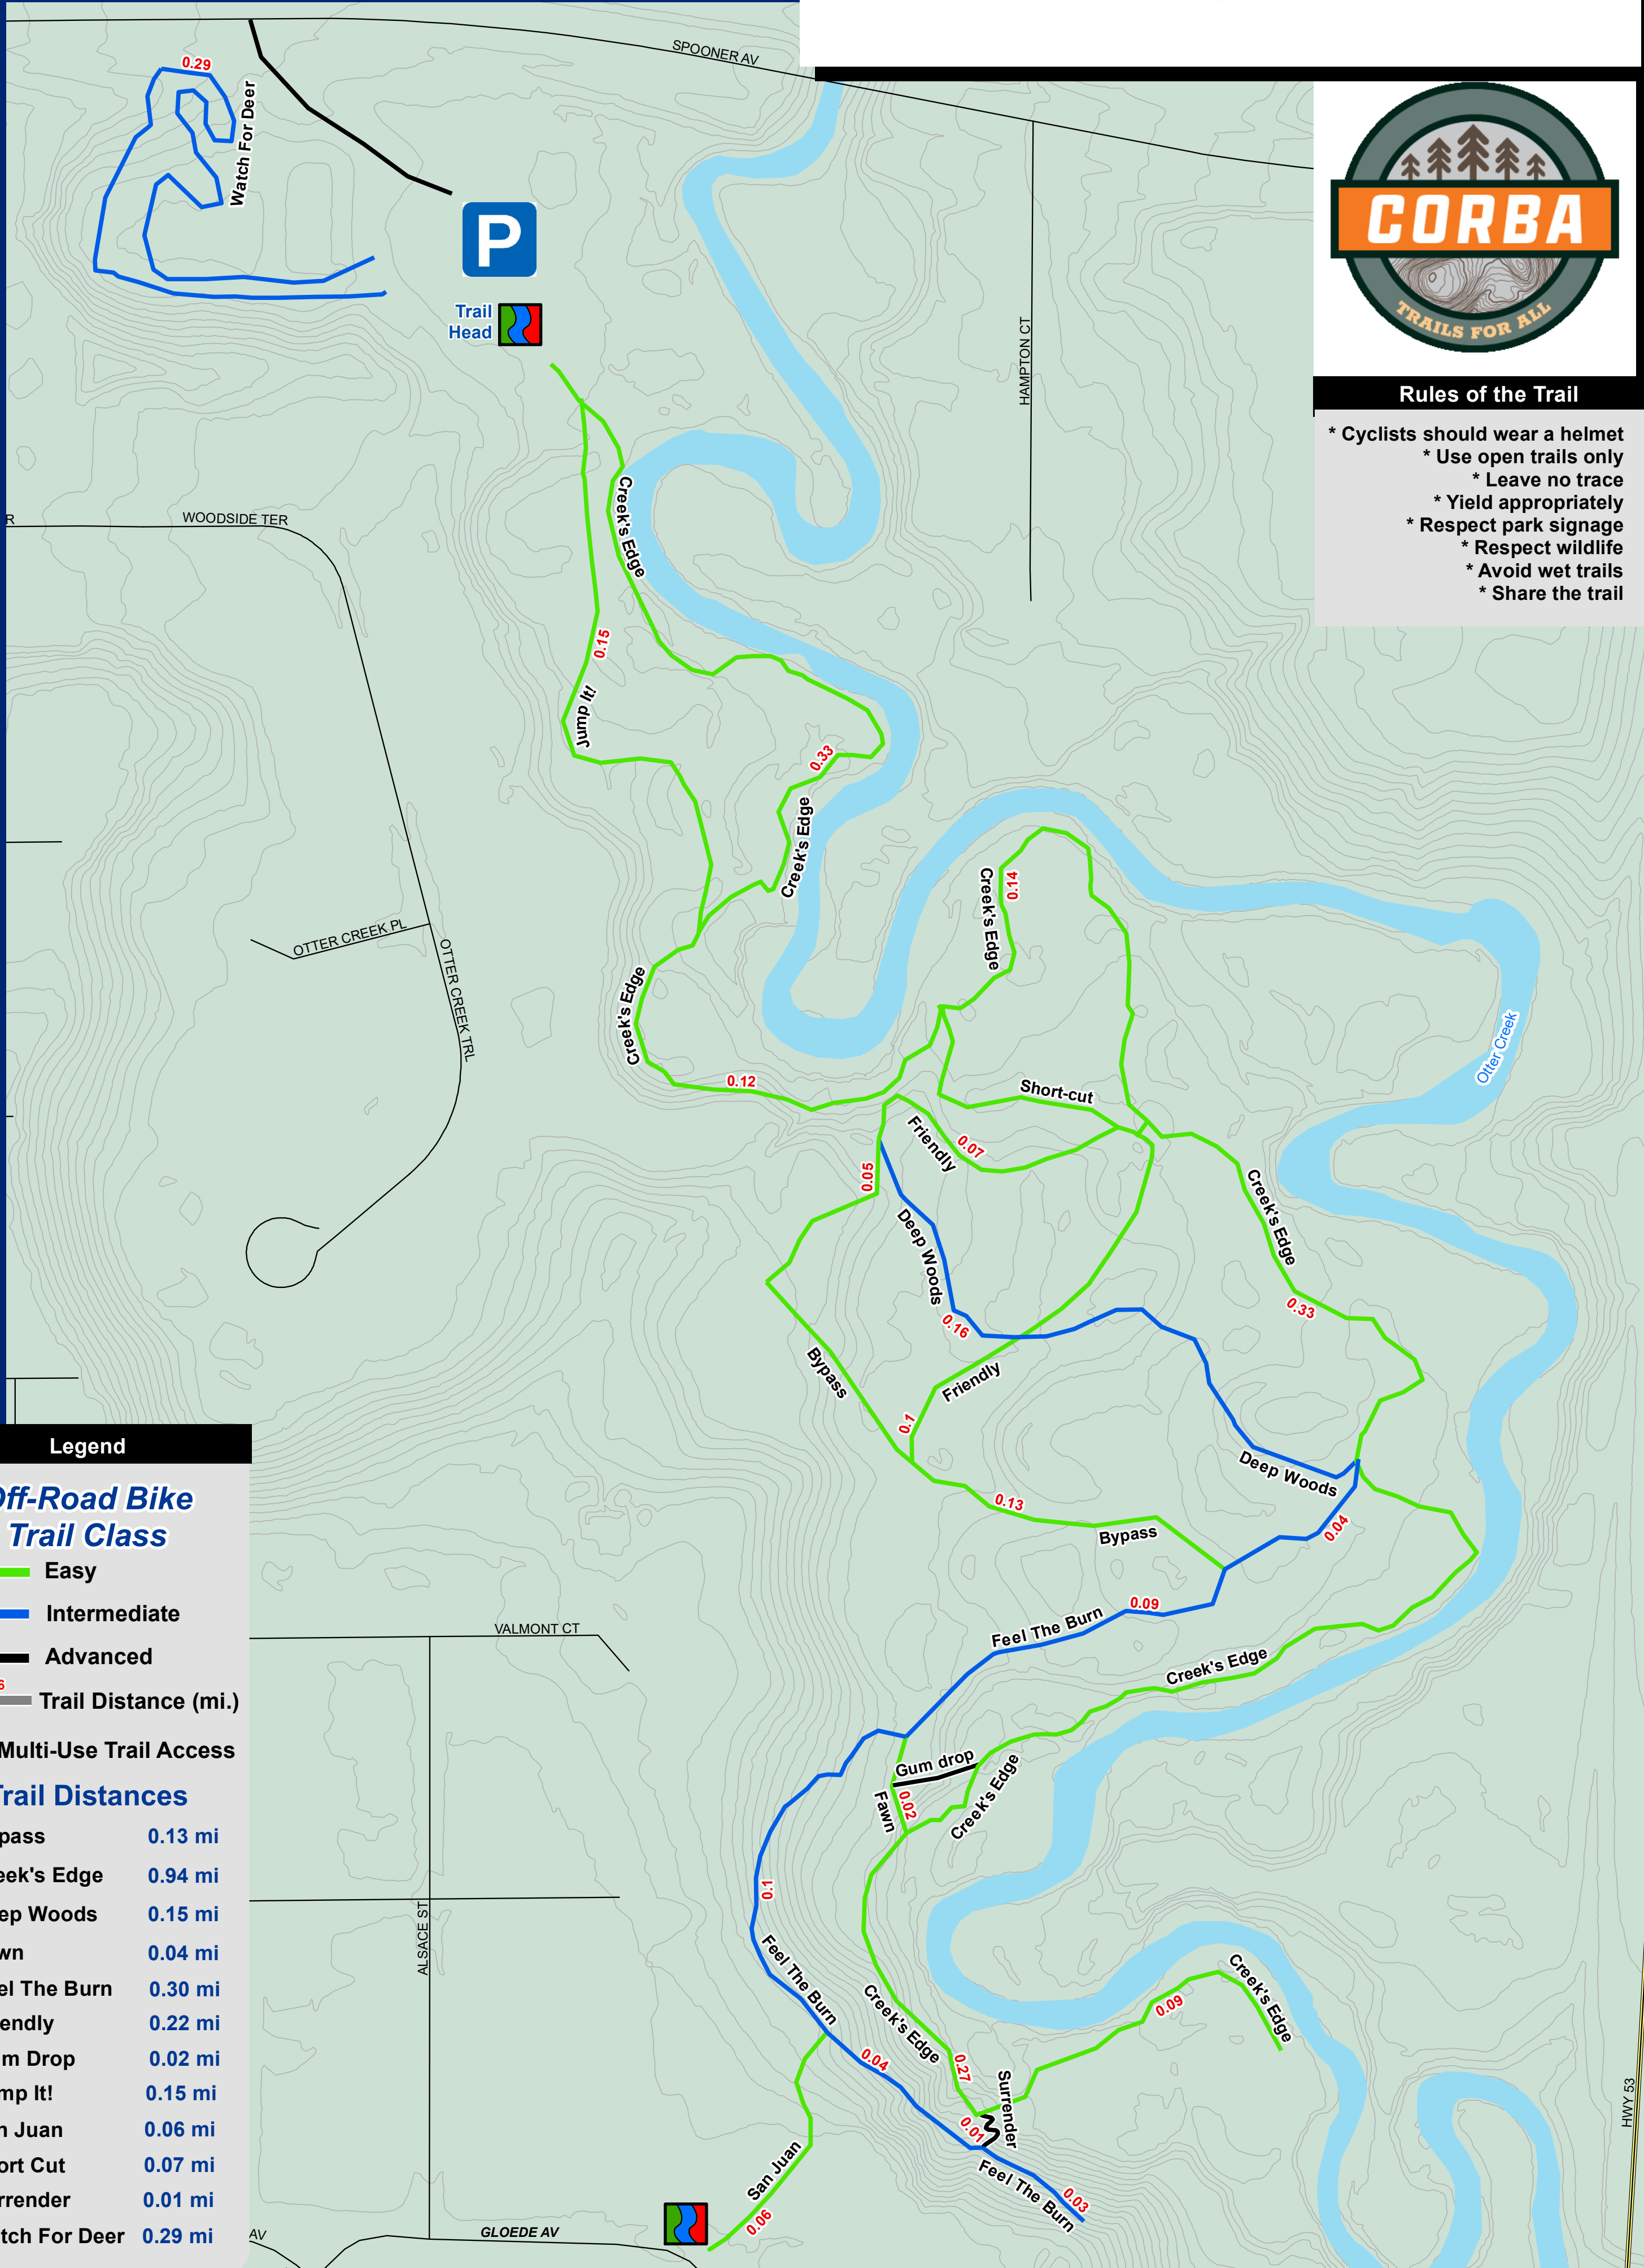

Centennial Park

Rules of the Trail

- * Cyclists should wear a helmet
- * Use open trails only
- * Leave no trace
- * Yield appropriately
- * Respect park signage
- * Respect wildlife
- * Avoid wet trails
- * Share the trail

Legend

Off-Road Bike Trail Class

- Easy
- Intermediate
- Advanced
- 0.36 Trail Distance (mi.)
- Multi-Use Trail Access

Trail Distances

Bypass	0.13 mi
Creek's Edge	0.94 mi
Deep Woods	0.15 mi
Fawn	0.04 mi
Feel The Burn	0.30 mi
Friendly	0.22 mi
Gum Drop	0.02 mi
Jump It!	0.15 mi
San Juan	0.06 mi
Short Cut	0.07 mi
Surrender	0.01 mi
Watch For Deer	0.29 mi