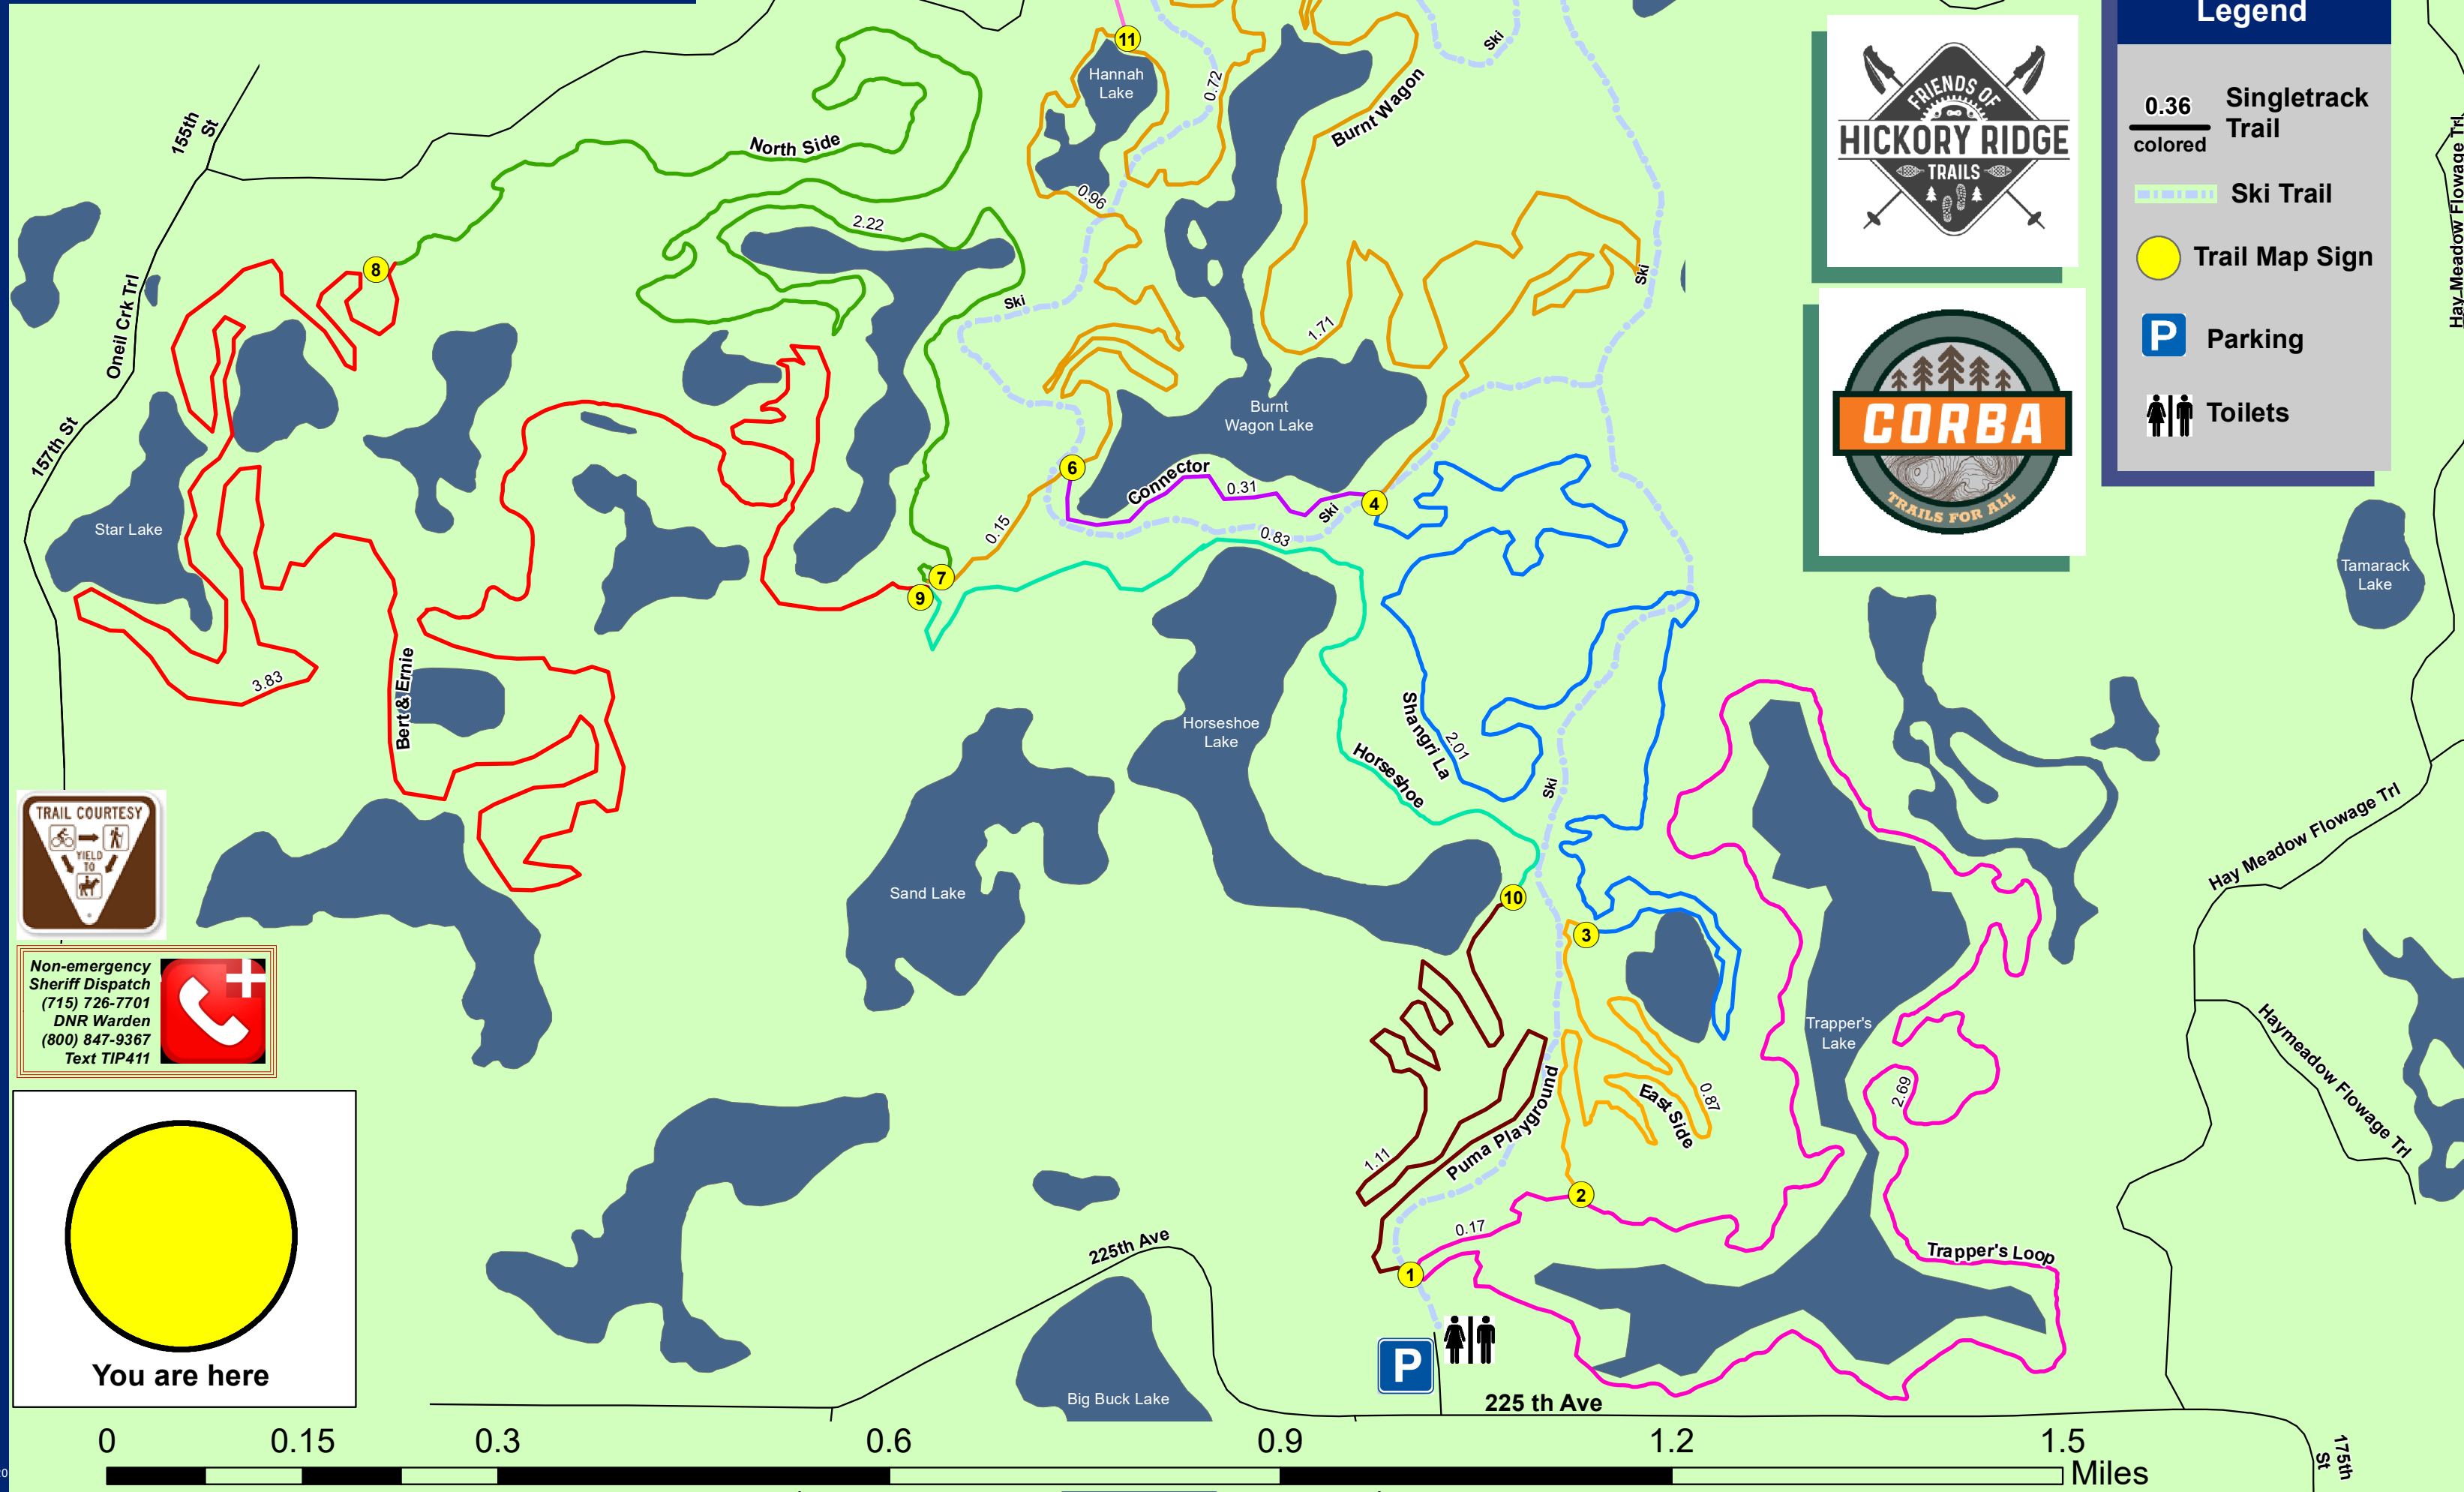

Hickory Ridge Trails Chippewa County, WI

Legend

- 0.36 colored Singletrack Trail
- Ski Trail
- Trail Map Sign
- Parking
- Toilets

Non-emergency
Sheriff Dispatch
(715) 726-7701
DNR Warden
(800) 847-9367
Text TIP411