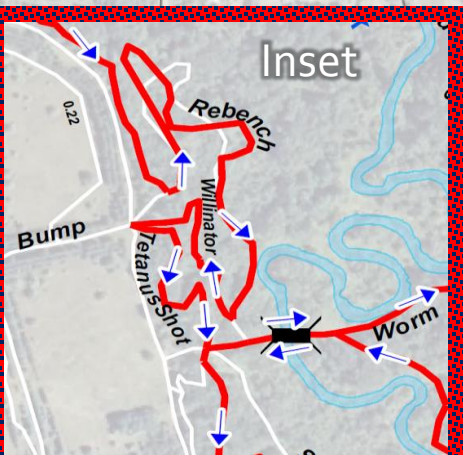

Lowes Creek County Park - Eau Claire, WI

DigiCOPY
Custom - Variable - On Demand

10K – 1 red lap
Sport men & women / Comp women / Junior Elite – 2 laps approx. 14.5 mi.
Comp Men / Elite women – 3 laps approx. 22.6 mi.
Elite men – 4 laps approx. 30.75 mi.
Lap 1 – full red
Laps 2, 3 & 4 – full red and yellow